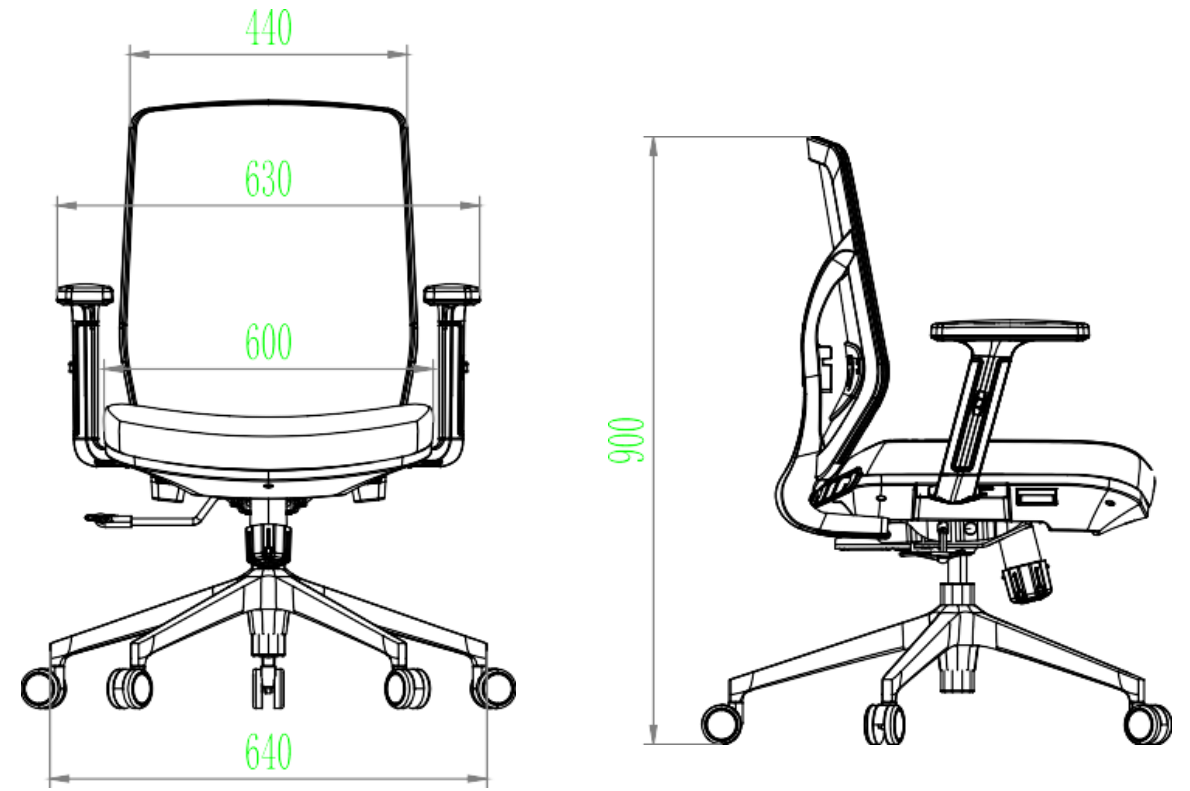

PW-201JX

E805A

E805C

CHAIR

All chair is in accordance with ergonomics to design assuring healthy sitting posture for users.

Unprecedented pattern splendid of inspiration evokes the perfect combination of human and space, in which hides the revolution power of working form.

90045B

90045D

PRODUCT SIZE

MONARCH

Global WorkSpaces. Crafted in India.

Corporate Office

Survey No. 34, Medchal,
Hyderabad,
Telangana - 501401.

Mobile: +91-9701116999